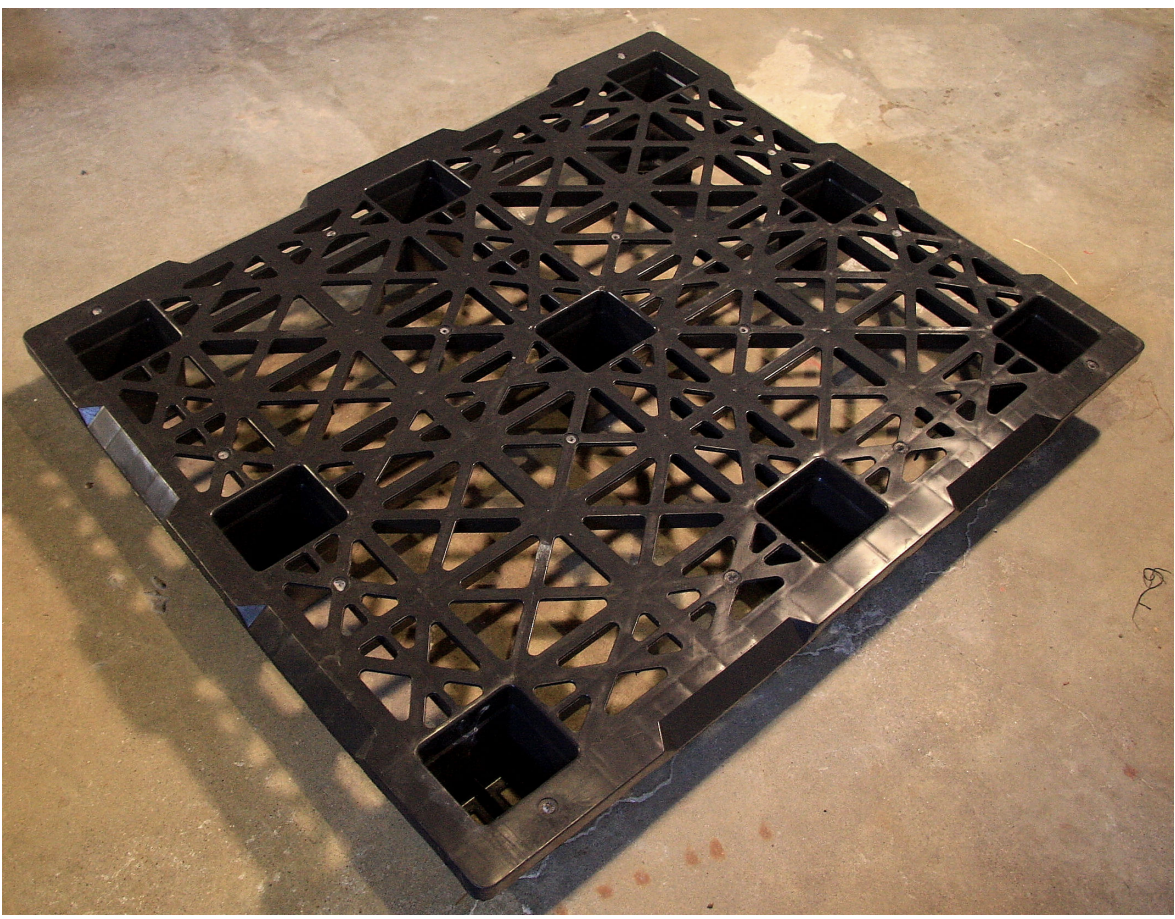

GRS-Nest
48" x 40" x 5"
Nestable Plastic Pallet

Technical Specification

Length:	48.0"	Dynamic Load Capacity	2500 lbs.
Width:	40.0"	Static Load Capacity	5000 lbs.
Overall Height:	5.0"	Weight:	16 lbs.

Truckload Quantity(53' trailer): 2100 pallets.